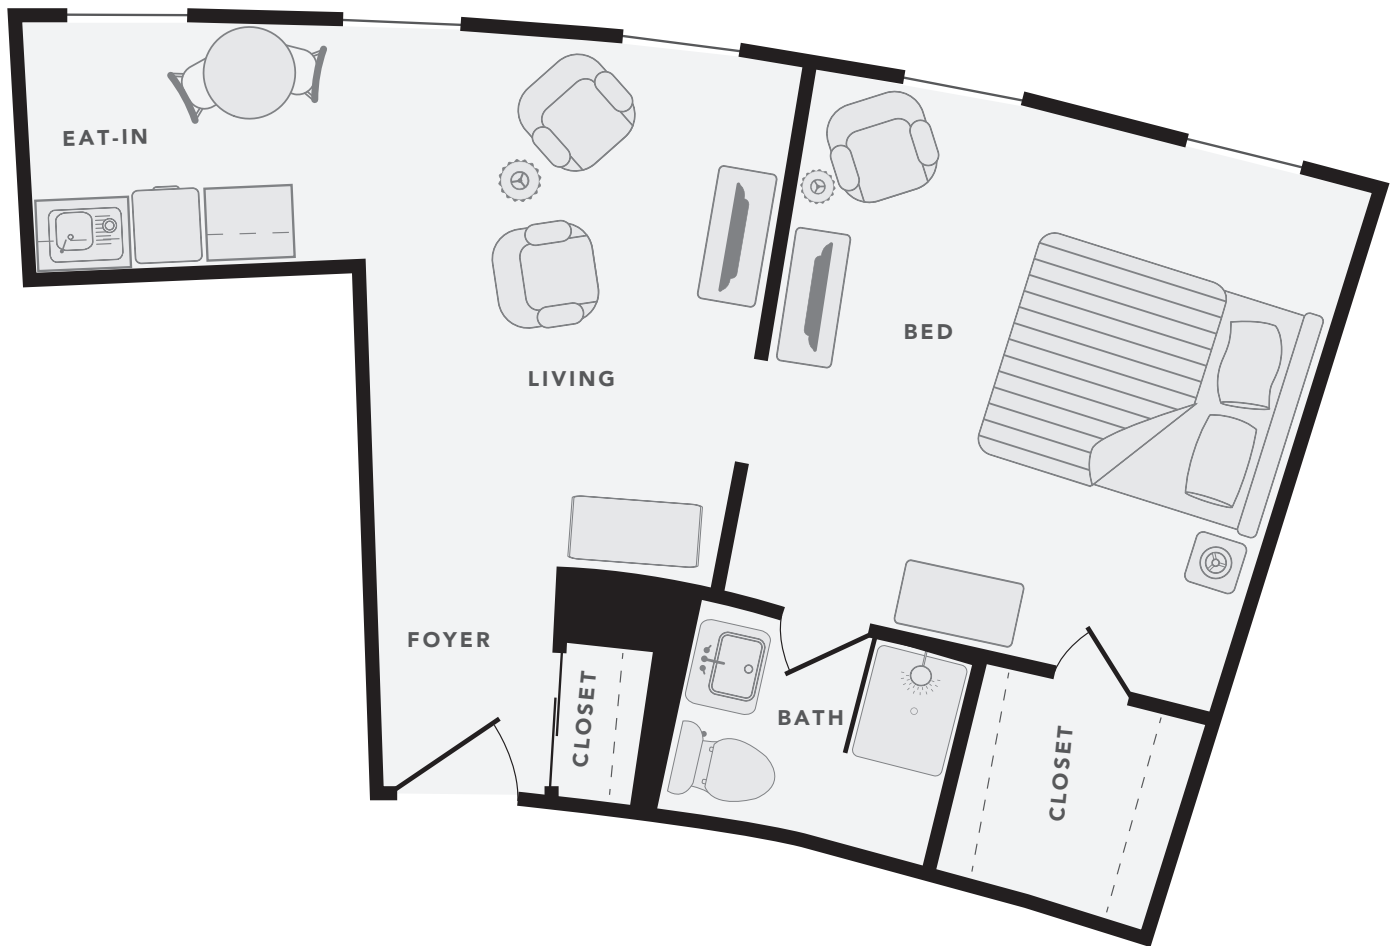

BERKELEY

ONE BEDROOM APARTMENT

+/- 620 square feet

Note: Drawing depicted may vary slightly from residences in sizes and amenities