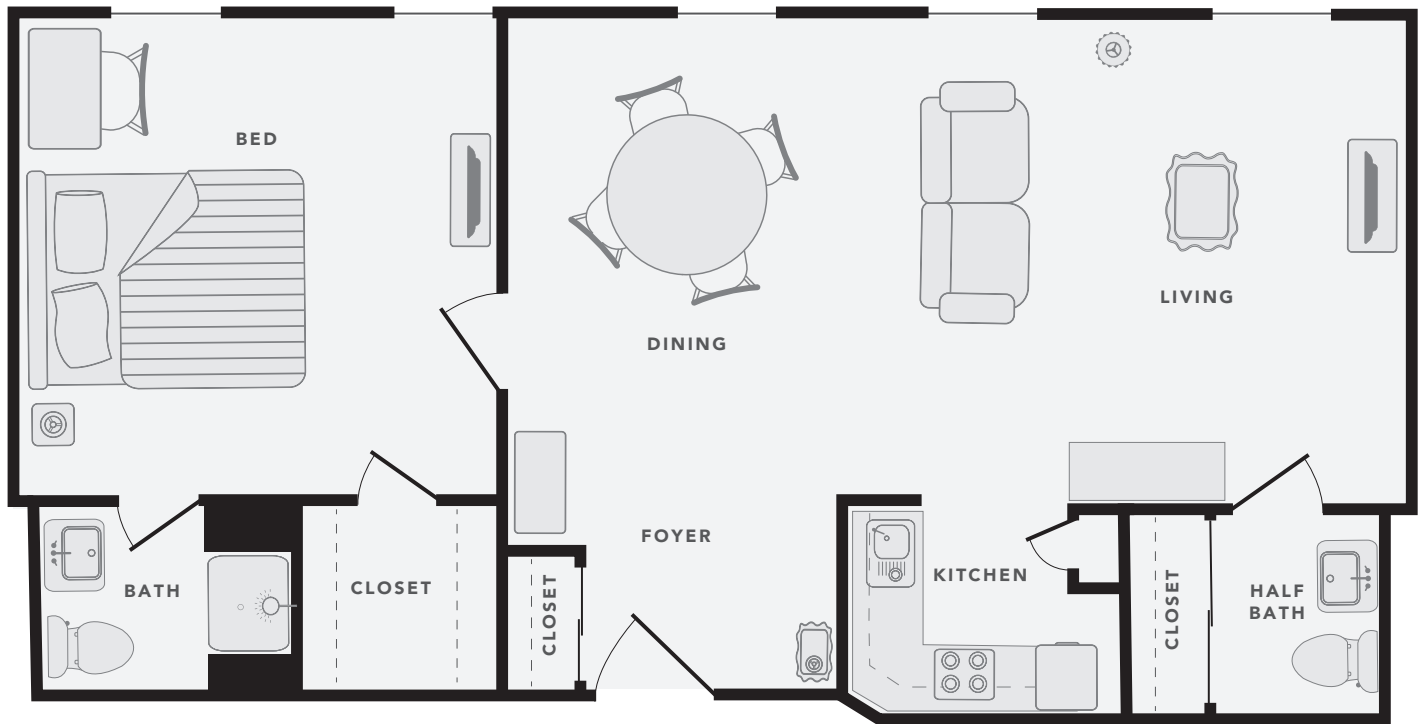

WESTOVER

ONE BEDROOM DELUXE

+/- 800 square feet

Note: Drawing depicted may vary slightly from residences in sizes and amenities