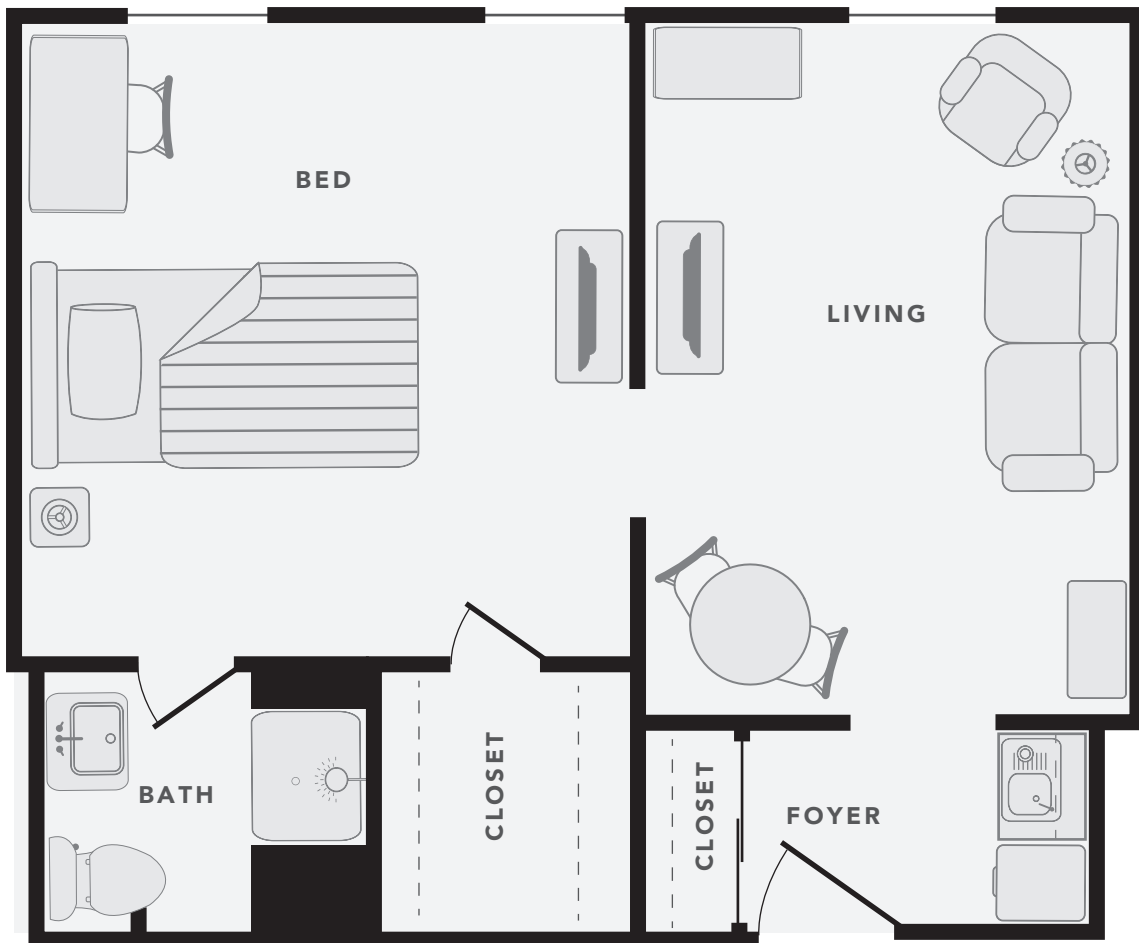

ARLINGTON

ONE BEDROOM APARTMENT

+/- 480 square feet

Note: Drawing depicted may vary slightly from residences in sizes and amenities