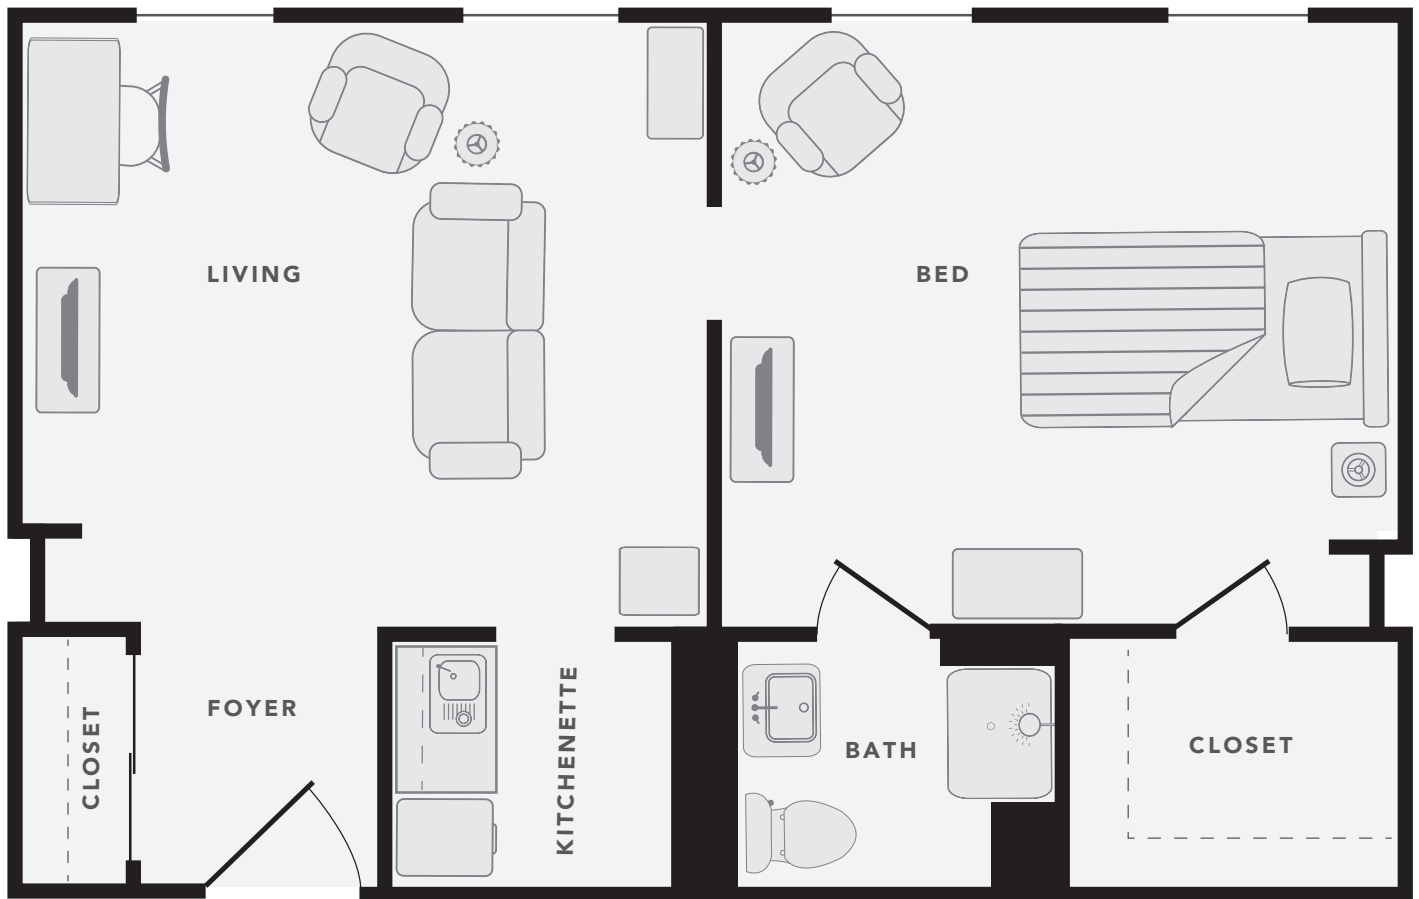

CARLYLE

ONE BEDROOM APARTMENT

+/- 640 square feet

Note: Drawing depicted may vary slightly from residences in sizes and amenities